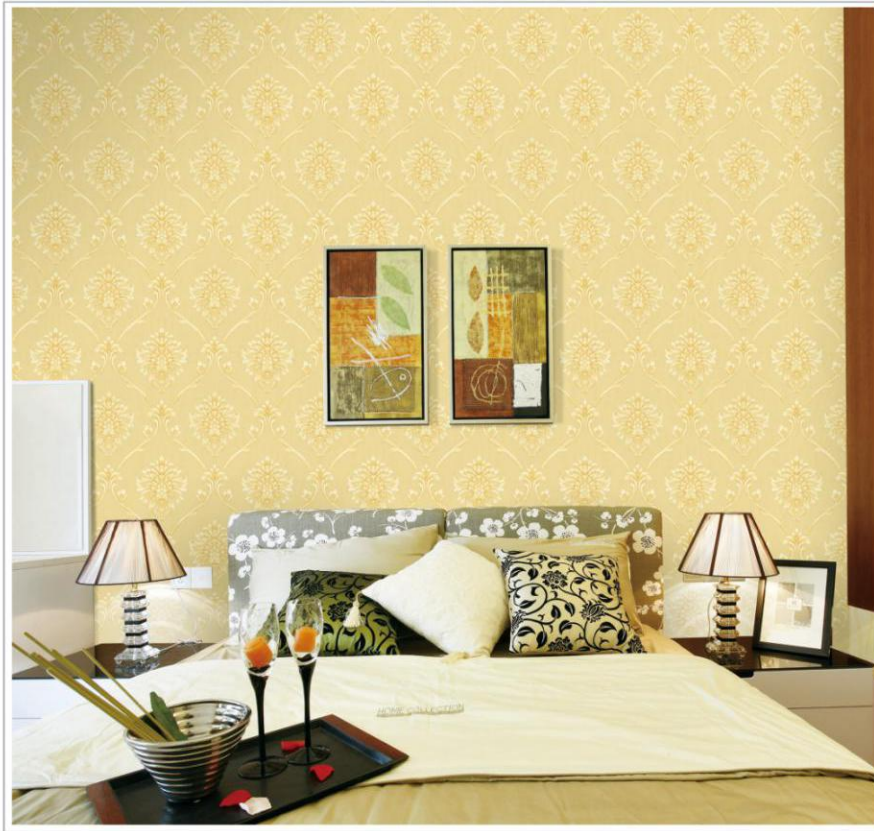

Carving wallpaper

Luxury wallpaper