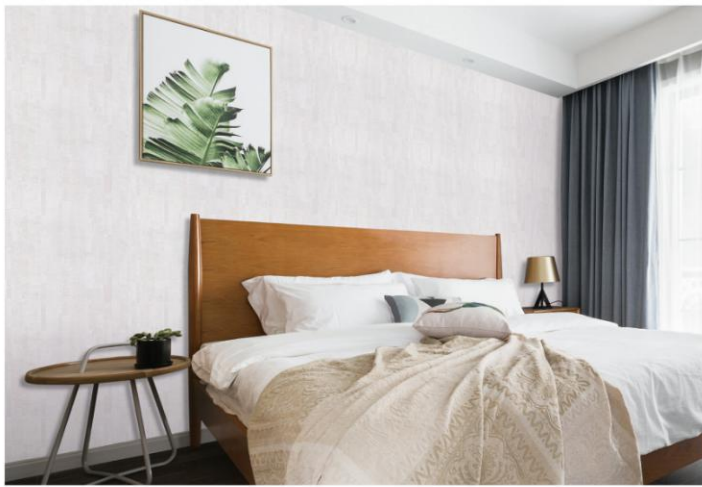

**BOOK NAME: LOUVRE**

**SIZE: 0.53X9.5Meter**

**MATERIAL: PVC Wallpaper**

*Carving wallpaper*

From "Sapphire" European classical charm, where not only the luxury feel and atmosphere, more of a cozy and romantic. Integrate emperors and baroque classic stripes and soft handle delicate line structure fantasy flower plants flowers atmosphere, fine carving close embossing effect, luxurious and romantic colors, sequins glittering glamorous. Sapphire is the most beautiful expression.

*Italian Style*

*Luxury wallpaper*

*Luxury wallpaper*

*Luxury wallpaper*

*Luxury wallpaper*

*Carving wallpaper*

From "Sapphire" European classical charm, where not only the luxury feel and atmosphere, more of a cozy and romantic. Integrate emperors and baroque classic stripes and soft handle delicate line structure fantasy flower plants flowers atmosphere, fine carving close embossing effect, luxurious and romantic colors, sequins glittering glamorous. Sapphire is the most beautiful expression.

*Italian Style*

  
*Carving wallpaper*

*From "Sapphire" European classical charm, where not only the luxury feel and atmosphere, more of a cozy and romantic. Integrate emperors and baroque classic stripes and soft handle delicate line structure fantasy flower plants flowers atmosphere, fine carving close embossing effect, luxurious and romantic colors, sequins glittering glamorous. Sapphire is the most beautiful expression.*

*Carving wallpaper*

From "Sapphire" European classical charm, where not only the luxury feel and atmosphere, more of a cozy and romantic. Integrate emperors and baroque classic stripes and soft handle delicate line structure fantasy flower plants flowers atmosphere, fine carving close embossing effect, luxurious and romantic colors, sequins glittering glamorous. Sapphire is the most beautiful expression.