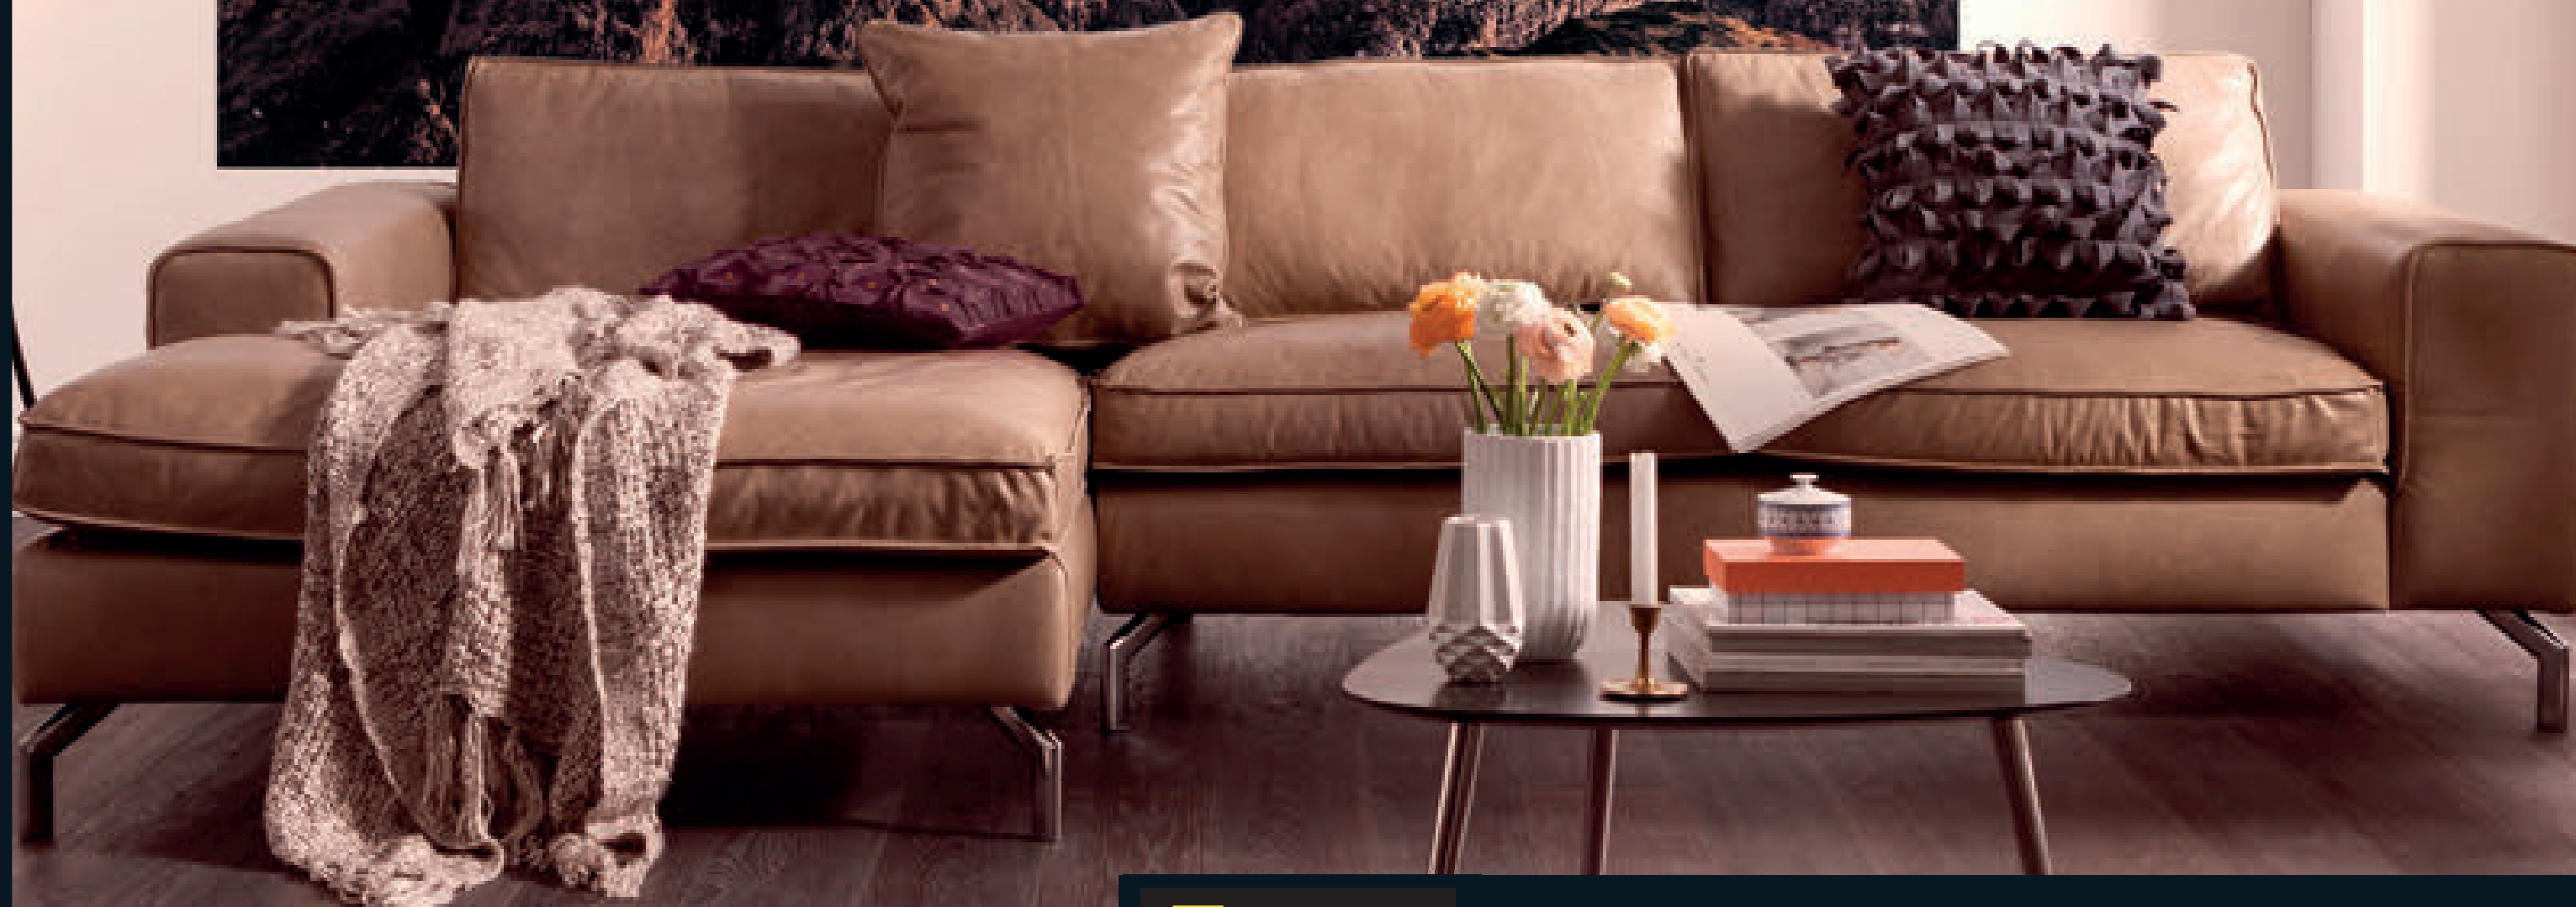

Torres del Paine

The last rays of the setting sun cast a warm glow over the tips of the Cordillera del Paine, a group of mountains in Torres del Paine National Park. Declared a biosphere reserve in the Chilean part of Patagonia, the park enchants nature lovers and mountaineers from all over the world. Alongside 3000-metre high mountains and glaciers, the area boasts rich vegetation and wildlife and is surrounded by fjords and lakes.

Torres del Paine

Die untergehende Sonne wirft letzte, wärmende Strahlen auf die Spitzen der Cordillera del Paine, einer Berggruppe im Nationalpark Torres del Paine. Der zum Biosphärenreservat erklärte Park im chilenischen Teil Patagoniens verzaubert Naturliebhaber und Bergsteiger aus aller Welt. Er bietet seinen Besuchern neben 3000 Meter hohen Bergen und Gletschern eine vielfältige Pflanzen- und Tierwelt, umgeben von Fjorden und Seen.